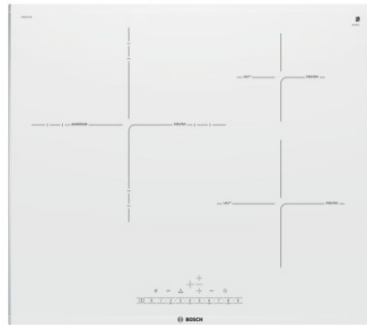

“BOSCH” – A++ CLASS Crystal white