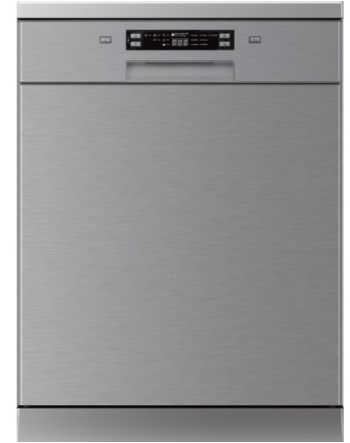

ELECTRICAL APPLIANCES PACKAGES

“EAS ELECTRIC” - A++ CLASS

Stainless steel finish

3.700 €

Pack description

- Multifuncion oven
- Microwave with grill and display
- 3-zone ceramic hob
- Combi fridge
- Washing machine (7/8 kg)
- Dryer (7/8 kg)
- Integrated dishwasher
- TV 50" Eas Electric

“EAS ELECTRIC” - A++ CLASS Crystal white or Crystal black

BALAY Cristal
White or black

4.580 €

Pack description

- Multifuncion oven
- Microwave with grill and display
- 3-zone ceramic hob
- Combi fridge
- Washing machine (7/8 kg)
- Dryer (7/8 kg)
- Integrated dishwasher
- TV 50" Eas Electric

“BALAY” - A++ CLASS

Stainless steel finish

Pack description

- Multifuncion oven
- Microwave with grill and display
- 3-zone ceramic hob
- Combi fridge
- Washing machine (7/8 kg)
- Dryer (7/8 kg)
- Integrated dishwasher
- TV 50" Eas Electric

BOSCH

“BALAY” - A++ CLASS

Crystal white

6.350 €

Pack description

- Multifunction oven
- Microwave with grill and display
- 3-zone ceramic hob
- Combi fridge
- Washing machine (7/8 kg)
- Dryer (7/8 kg)
- Integrated dishwasher
- TV 50" Eas Electric