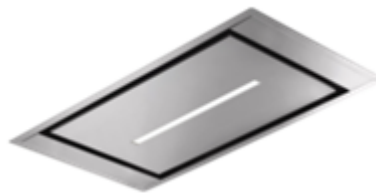

“BALAY” - A++ CLASS

Stainless steel finish

Pack description

- Multifuncion oven
- Microwave with grill and display
- 3-zone ceramic hob
- Combi fridge
- Washing machine (7/8 kg)
- Dryer (7/8 kg)
- Integrated dishwasher
- TV 50" Eas Electric

TEKA

**Ceiling integrated island hood
Crystal white**

Balay
1.490€

Bosch
1.590€

BOSCH

Ceiling integrated island hood

Stainless steel

Mepamsa
1.220€