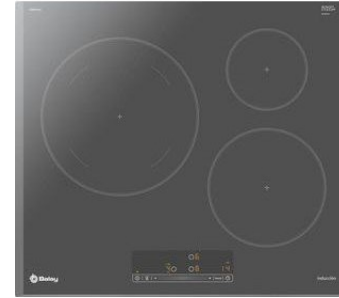

ELECTRICAL APPLIANCES PACKAGES

“EAS ELECTRIC” - A++ CLASS

Stainless steel finish

3.700 €

Pack description

- Multifuncion oven
- Microwave with grill and display
- 3-zone ceramic hob
- Combi fridge
- Washing machine (7/8 kg)
- Dryer (7/8 kg)
- Integrated dishwasher
- TV 50" Eas Electric

“EAS ELECTRIC” - A++ CLASS Crystal white or Crystal black

BALAY Cristal
White or black

4.580 €

Pack description

- Multifuncion oven
- Microwave with grill and display
- 3-zone ceramic hob
- Combi fridge
- Washing machine (7/8 kg)
- Dryer (7/8 kg)
- Integrated dishwasher
- TV 50" Eas Electric

“BALAY” - A++ CLASS

Stainless steel finish

Pack description

- Multifuncion oven
- Microwave with grill and display
- 3-zone ceramic hob
- Combi fridge
- Washing machine (7/8 kg)
- Dryer (7/8 kg)
- Integrated dishwasher
- TV 50" Eas Electric

BOSCH

“BALAY” - A++ CLASS

Crystal white

6.350 €

Pack description

- Multifunction oven
- Microwave with grill and display
- 3-zone ceramic hob
- Combi fridge
- Washing machine (7/8 kg)
- Dryer (7/8 kg)
- Integrated dishwasher
- TV 50" Eas Electric